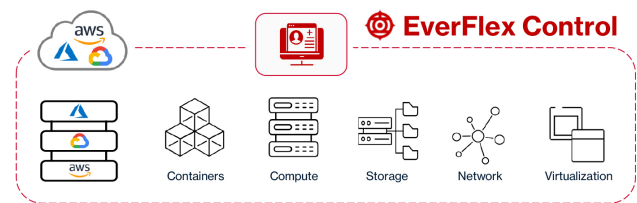

Solution Profile

Unified Management of Hypervisors and Containers

Enterprises are working to balance their use of virtual machines and containers for maximum efficiency, flexibility, and cost optimization. Platform migrations are an option but not practical for all workloads. Consequently, they must now manage virtualized workloads across a diverse array of hypervisors and container types. This scenario poses significant challenges in maintaining a unified IT environment without resorting to multiple tools, which would only increase complexity and costs.

Unifying IT Estates with EverFlex Control

EverFlex Control is a comprehensive management platform that integrates over 2,500 systems, unifying the five IT domain of compute, storage, network, cloud, and virtualization—within a unified portal. EverFlex Control simplifies and automates the management of heterogeneous infrastructure domains irrespective of their physical location using adaptable API control plane integrations.

VMware management tools. EverFlex Control provides similar administration access to virtualized workloads still managed by hypervisors like VMware, while ensuring seamless management across alternative hypervisors, container platforms and the Public Cloud.

Unified capability to manage on-prem and public cloud virtualized workloads and containers.

Containers, Hypervisors or Cloud

Regardless of the workload, location or platform, EverFlex Control provides a robust and flexible solution for enterprises to provide an automated ecosystem for applications and infrastructure solutions. It ensures a seamless user experience for any persona across the business, facilitating efficient management and operation of IT resources.