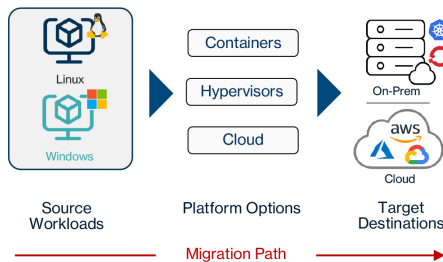

Solution Profile

Unified Management of Hypervisors and Containers

Enterprises are working to balance their use of virtual machines and containers for maximum efficiency, flexibility, and cost optimization. Platform migrations are an option but not practical for all workloads. Consequently, they must now manage virtualized workloads across a diverse array of hypervisors and container types. This scenario poses significant challenges in maintaining a unified IT environment without resorting to multiple tools, which would only increase complexity and costs.

Unifying IT Estates with EverFlex Control

EverFlex Control is a comprehensive management platform that integrates over 2,500 systems, unifying the five IT domain of compute, storage, network, cloud, and virtualization—within a unified portal. EverFlex Control simplifies and automates the management of heterogeneous infrastructure domains irrespective of their physical location using adaptable API control plane integrations.

VMware management tools. EverFlex Control provides similar administration access to virtualized workloads still managed by hypervisors like VMware, while ensuring seamless management across alternative hypervisors, container platforms and the Public Cloud.

Unified capability to manage on-prem and public cloud virtualized workloads and containers.

Containers, Hypervisors or Cloud

Regardless of the workload, location or platform, EverFlex Control provides a robust and flexible solution for enterprises to provide an automated ecosystem for applications and infrastructure solutions. It ensures a seamless user experience for any persona across the business, facilitating efficient management and operation of IT resources.